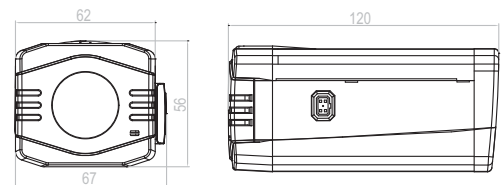

Dimensions

Tol:±0.5 Unit:mm

Bracket Options

Accessories

*Specifications are subject to change without notice_ zoom_320076880