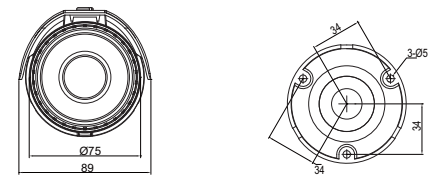

SG-28AHD-10SZ2

Low Light

- 1920(H)x1080(V) (AHD) Zoom Camera
- 1/3" Panasonic 2.1M CMOS Sensor
- Color: 0.05Lux@F1.8, B/W: 0.02Lux@F1.8, IR ON:0Lux@F1.8
- Optical 10X Zoom
- Push AF & Auto IRIS Zoom Lens
- Simultaneous Video Output: AHD / Composite BNC
- OSD Menu Control
- Powerful WDR & Anti-Headlight (HLC)
- Fog Reduction & 3D/2D Noise Reduction