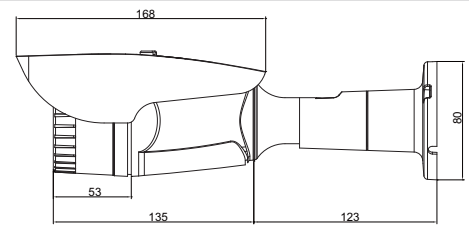

SG-28AHD-10SZ2

Low Light

- 1920(H)x1080(V) (AHD) Zoom Camera
- 1/3" Panasonic 2.1M CMOS Sensor
- Color: 0.05Lux@F1.8, B/W: 0.02Lux@F1.8, IR ON:0Lux@F1.8
- Optical 10X Zoom
- Push AF & Auto IRIS Zoom Lens
- Simultaneous Video Output: AHD / Composite BNC
- OSD Menu Control
- Powerful WDR & Anti-Headlight (HLC)
- Fog Reduction & 3D/2D Noise Reduction