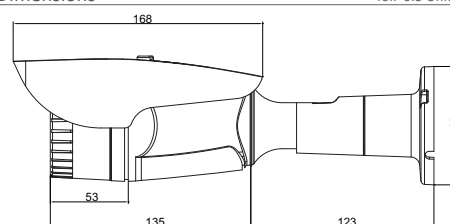

Video	Image Sensor	1/3" Sony 2.0M STARVIS CMOS Sensor
	Video Frame Rate (Maximum)	1920x1080p@25/30fps, 1280x720p@30fps
	Minimum Illumination	Color:0.02Lux@F1.6, B/W:0.005Lux@F1.6, IR ON:0Lux@F1.6
	Wide Dynamic Range	120dB
	Video Output	BNC connector (AHD) & Composite Simultaneous ; Composite is disable when WDR ON
	Mechanical IR Cut Filter (ICR)	Yes
	IR LED ; Working Distance	30 units ; 25~35m
	Audio	---
Function	OSD Menu	OSD / CoC(Disabled in PoC models)
	Day&Night Mode	Color / B&W / Auto / External
	Auto Electronic Shutter	1/25(30)~1/30,000 sec ; Flickerless
	Manual Electronic Shutter	1/25(30), 1/50(60), 1/100(120), 1/240, 1/500, 1/1000, 1/2000, 1/4000, 1/8000, 1/16000, 1/30000 sec
	White Balance	ATW / AWB / PWB(Push Lock) / Manual
	WDR;BLC;HLC	HIGH (Max 120dB) / MIDDLE / LOW / OFF ; Program ; ON/OFF
	Fog Reduction	Auto/Manual/Off ; Level: High / Middle / Low
	Dynamic Noise Reduction	HIGH / MIDDLE / LOW / OFF
	Sense Up	ON (x2,x4,x8,x16,x32) / OFF
	Language	ENGLISH, JAPANESE, TRADITIONAL CHINESE, SIMPLIFIED CHINESE
	E-Zoom	1.0x~8.0x (step 0.1)
	Image Setting	SHARPNESS / MIRROR / FLIP
	Privacy Zone Mask	18 Zones Programmable
	Motion Detection	ON:Sensitivity, Area Program/Off
	Lens Shading Compensation	ON/OFF
General	Automatic IRIS ; Connector	DC
	Lens Adapter	Built-in Motorized Lens
	Lens	f2.8~12mm
	Lens Option	---
	Water Resistance	IP66
	Max. Breaking Strength	---
	Power Supply ; Consumption	12Vdc:7.2W;12Vdc/24Vac:8.2W, PoC (Option)
	Operation ; Storage Temp.	-10° C~50° C ; -20° C~60° C
	Operation ; Storage Humidity	Maximum:RH80% ; RH90%
	Dimensions	89(DIA)x168mm
	Net weight	700g

Dimensions

Tol:±0.5 Unit:mm

Bracket Options

Accessories