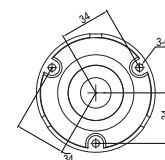

Video	Image Sensor	1/3" Sony 2.0M STARVIS CMOS Sensor
	Video Frame Rate (Maximum)	1920x1080p@25/30fps, 1280x720p@30fps
	Minimum Illumination	Color:0.02Lux@F1.6, B/W:0.005Lux@F1.6, IR ON:0Lux@F1.6
	Wide Dynamic Range	120dB
	Video Output	BNC connector (AHD) & Composite Simultaneous ; Composite is disable when WDR ON
	Mechanical IR Cut Filter (ICR)	Yes
	IR LED ; Working Distance	30 units ; 25~35m
	Audio	---
Function	OSD Menu	OSD / CoC(Disabled in PoC models)
	Day&Night Mode	Color / B&W / Auto / External
	Auto Electronic Shutter	1/25(30)~1/30,000 sec ; Flickerless
	Manual Electronic Shutter	1/25(30), 1/50(60), 1/100(120), 1/240, 1/500, 1/1000, 1/2000, 1/4000, 1/8000, 1/16000, 1/30000 sec
	White Balance	ATW / AWB / PWB(Push Lock) / Manual
	WDR;BLC;HLC	HIGH (Max 120dB) / MIDDLE / LOW / OFF ; Program ; ON/OFF
	Fog Reduction	Auto/Manual/Off ; Level: High / Middle / Low
	Dynamic Noise Reduction	HIGH / MIDDLE / LOW / OFF
	Sense Up	ON (x2,x4,x8,x16,x32) / OFF
	Language	ENGLISH, JAPANESE, TRADITIONAL CHINESE, SIMPLIFIED CHINESE
	E-Zoom	1.0x~8.0x (step 0.1)
	Image Setting	SHARPNESS / MIRROR / FLIP
	Privacy Zone Mask	18 Zones Programmable
	Motion Detection	ON:Sensitivity, Area Program/Off
	Lens Shading Compensation	ON/OFF
General	Automatic IRIS ; Connector	DC
	Lens Adapter	Built-in Motorized Lens
	Lens	f2.8~12mm
	Lens Option	---
	Water Resistance	IP66
	Max. Breaking Strength	---
	Power Supply ; Consumption	12Vdc:7.2W;12Vdc/24Vac:8.2W, PoC (Option)
	Operation ; Storage Temp.	-10° C~50° C ; -20° C~60° C
	Operation ; Storage Humidity	Maximum:RH80% ; RH90%
	Dimensions	89(DIA)x168mm
	Net weight	700g

Dimensions

Tol:±0.5 Unit:mm

Bracket Options

Accessories